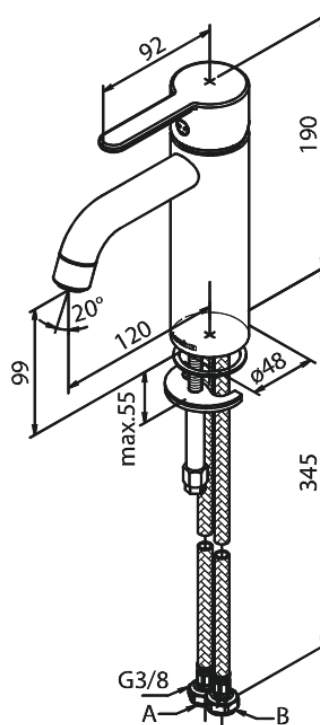

FM Mattsson Denmark ApS
Hvidkærvej 48, 5250 Odense SV, DK-56416218

+45 88 33 00 34 damixa-international@fmmattsongroup.com

Mere information på damixa.com

damixa