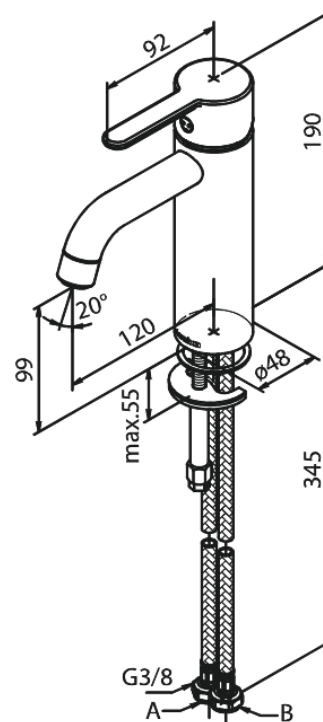

FM Mattsson Denmark ApS
Hvidkærvej 48, 5250 Odense SV, DK-56416218

+45 88 33 00 34 danmark@fmmattssongroup.com

Mere information på damixa.com

damixa