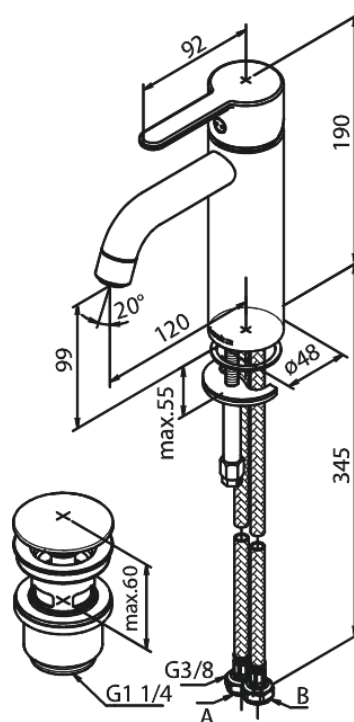

FM Mattsson Denmark ApS
Hvidkærvej 48, 5250 Odense SV, DK-56416218

+45 88 33 00 34 damixa-international@fmmattssongroup.com

Mere information på damixa.com

damixa