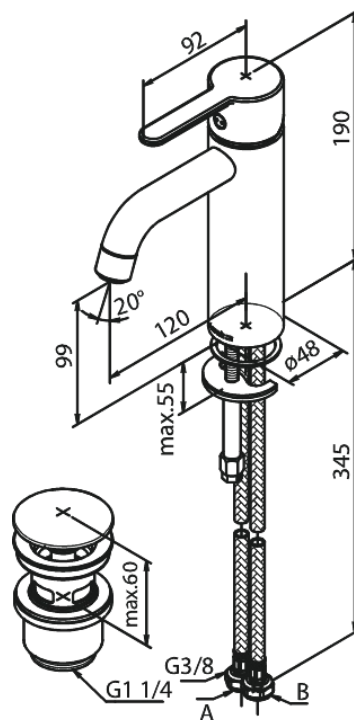

FM Mattsson Denmark ApS
Hvidkærvej 48, 5250 Odense SV, DK-56416218

+45 88 33 00 34 danmark@fmmattssongroup.com

Mere information på damixa.com

damixa