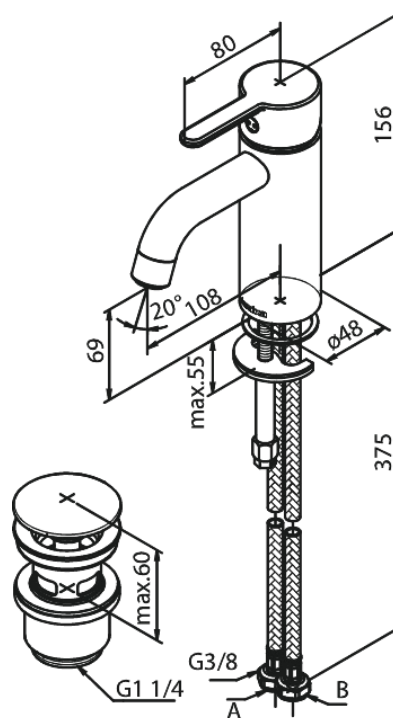

Product features

FM Mattsson Denmark ApS
Hvidkærvej 48, 5250 Odense SV, DK-56416218

+45 88 33 00 34 danmark@fmmattssongroup.com

Mere information på damixa.com

damixa