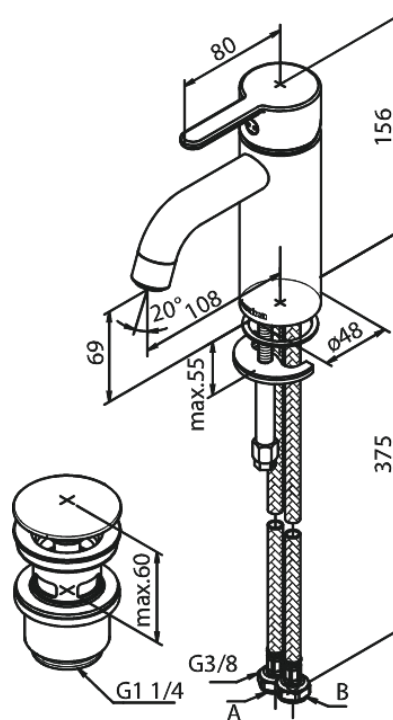

Product features

FM Mattsson Denmark ApS
Hvidkærvej 48, 5250 Odense SV, DK-56416218

+45 88 33 00 34 damixa-international@fmmattssongroup.com

Mere information på damixa.com

damixa