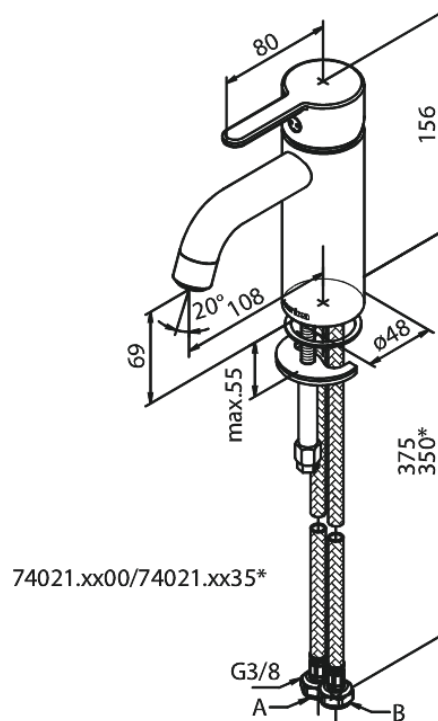

Product features

FM Mattsson Denmark ApS
Hvidkærvej 48, 5250 Odense SV, DK-56416218

+45 88 33 00 34 danmark@fmmattssongroup.com

Mere information på damixa.com

damixa