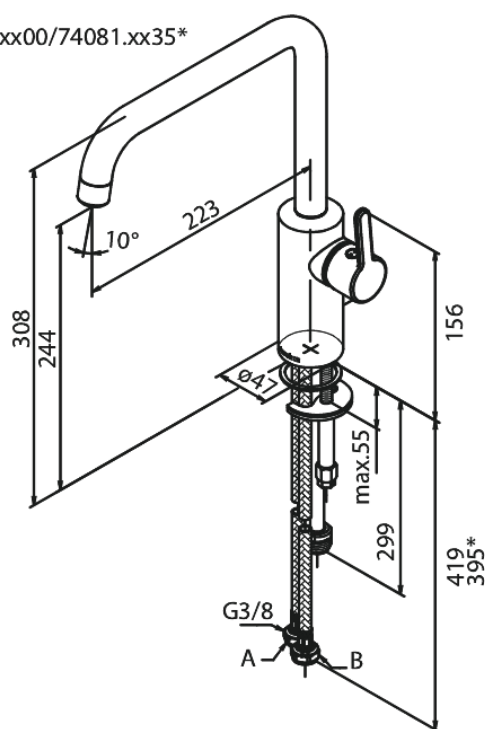

Product features

74081.xx00/74081.xx35*

FM Mattsson Denmark ApS
Hvidkærvej 48, 5250 Odense SV, DK-56416218

+45 88 33 00 34 danmark@fmmattssongroup.com

Mere information på damixa.com

damixa