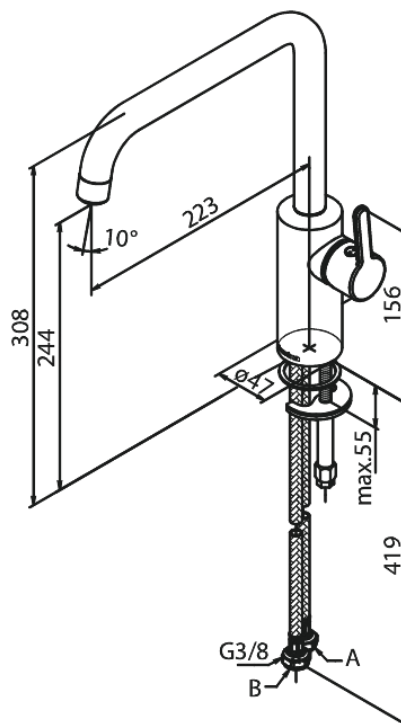

Silhouet

Kitchen Mixer

Article no.: 740860000
Finish: Chrome
Series: Silhouet

EAN no.: 5708516823216

Standard features:

120° swivel limitation
Ceramic cartridge
Cold-start
Rub-Clean
8/l min aerator

Product features