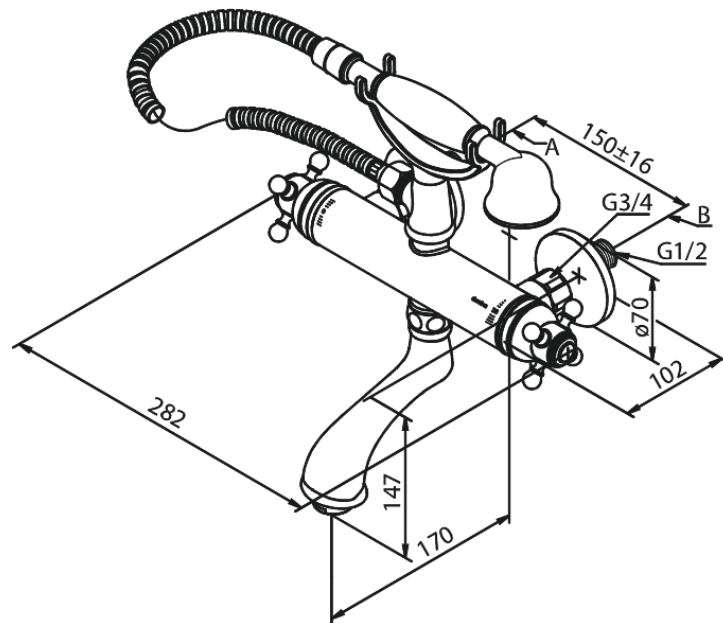

Product features

FM Mattsson Denmark ApS
Hvidkærvej 48, 5250 Odense SV, DK-56416218

+45 88 33 00 34 damixa-international@fmmattssongroup.com

Mere information på damixa.com

damixa