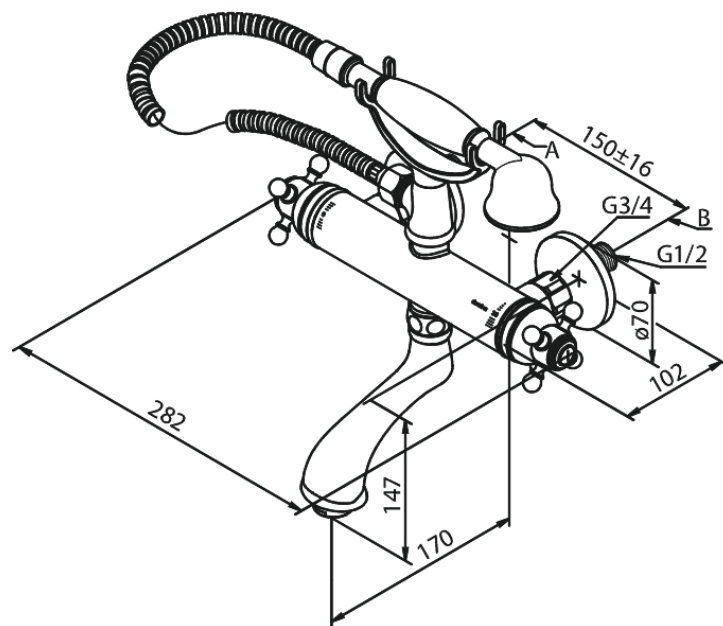

Product features

FM Mattsson Denmark ApS
Hvidkærvej 48, 5250 Odense SV, DK-56416218

+45 88 33 00 34 danmark@fmmattssongroup.com

Mere information på damixa.com

damixa