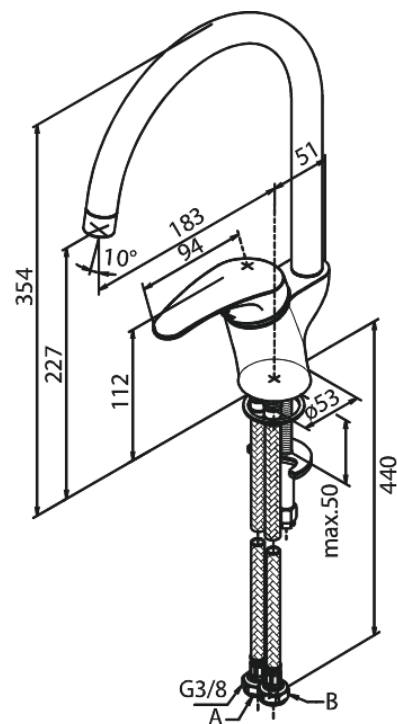

Space

Kitchen Mixer

Article no.: 100700000
Finish: Chrome
Series: Space

EAN no.: 5708516823582

Standard features:

1 handle
120° swivel limitation
Ceramic cartridge
Water consumption max.12 l/min

Product features