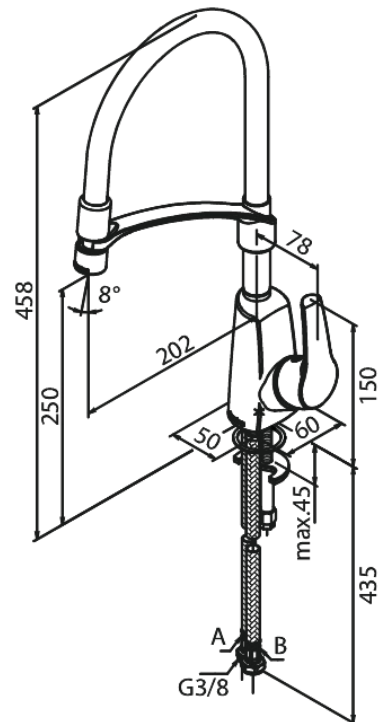

Rowan

Pro Kitchen Mixer

Article no.: 671580000
Finish: Chrome
Series: Rowan

EAN no.: 5708516818113

Standard features:

120° swivel limitation
Ceramic cartridge
Dishwasher Shut off valve

Product features

FM Mattsson Denmark ApS
Hvidkærvej 48, 5250 Odense SV, DK-56416218