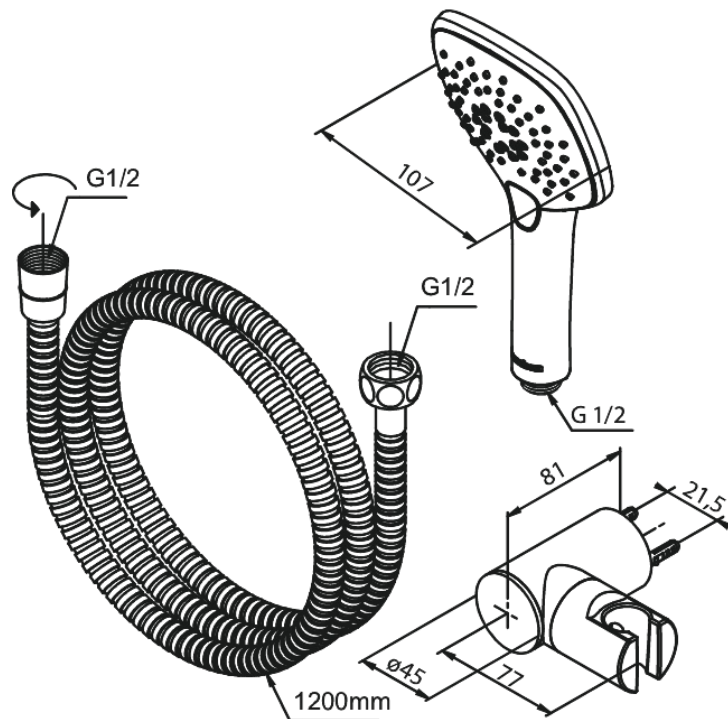

Pine

Hand shower set

Article no.: 766804300
Finish: Chrome
Series: Pine

EAN no.: 5708516839163

Standard features:

1250 mm Easyflex silver shower hose
3 spray modes

Product features

FM Mattsson Denmark ApS
Hvidkærvej 48, 5250 Odense SV, DK-56416218