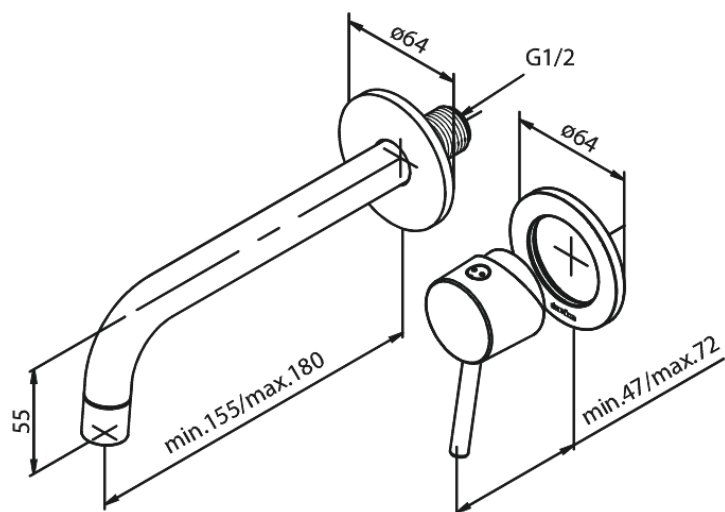

Product features

FM Mattsson Denmark ApS
Hvidkærvej 48, 5250 Odense SV, DK-56416218

+45 88 33 00 34 damixa-international@fmmattsongroup.com

Mere information på damixa.com

damixa