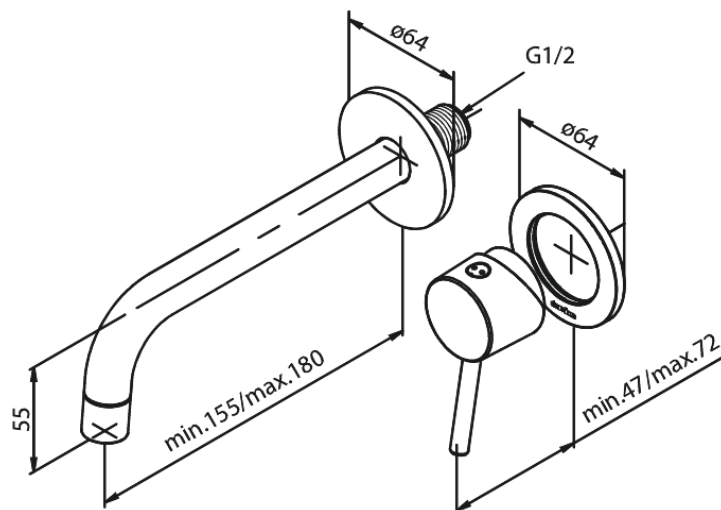

Product features

FM Mattsson Denmark ApS
Hvidkærvej 48, 5250 Odense SV, DK-56416218

+45 88 33 00 34 danmark@fmmattssongroup.com

Mere information på damixa.com

damixa