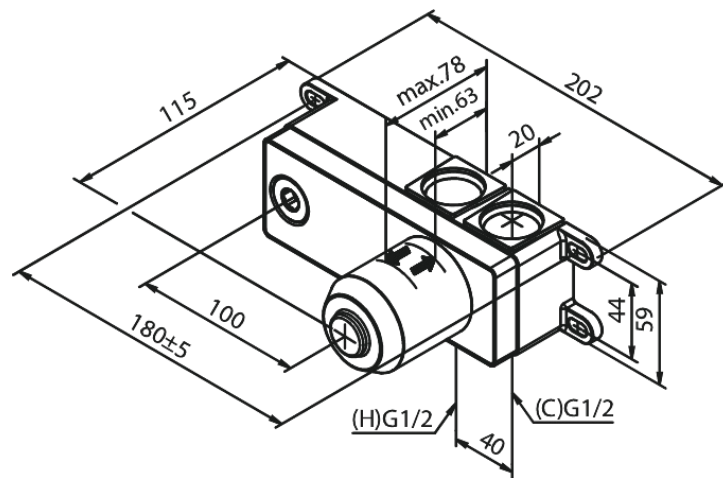

Concealed

Built in Basin Mixer Box

Article no.: 470400000
Finish: Chrome
Series: Concealed

EAN no.: 5708516823421

Standard features:

Build-in depth (min. 63mm - max. 78mm)
Ceramic Parts

Product features

FM Mattsson Denmark ApS
Hvidkærvej 48, 5250 Odense SV, DK-56416218