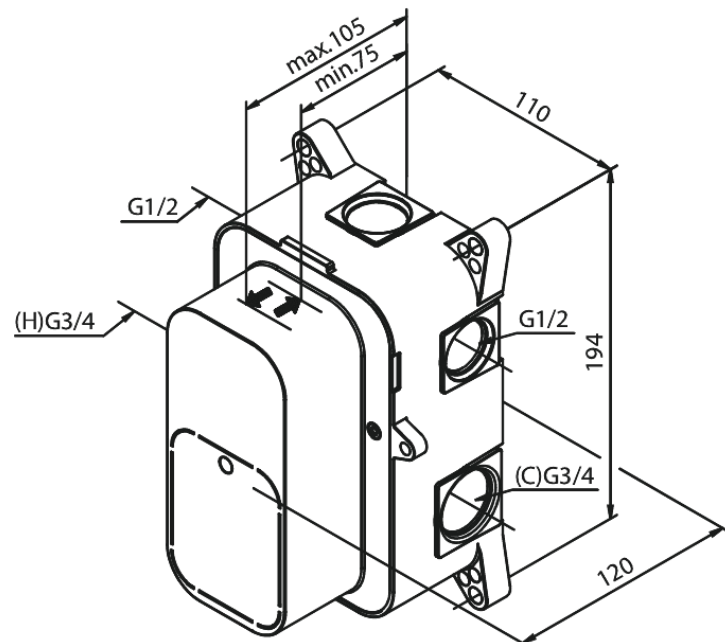

Concealed

Thermostatic 2-Way built in Shower Mixer Box

Article no.: 570310000

EAN no.:

5708516823377

Finish:

Series:

Concealed

Standard features:

Check valves
Build-in depth (min. 73mm - max. 104mm)
Ceramic Parts

Product features

FM Mattsson Denmark ApS
Hvidkærvej 48, 5250 Odense SV, DK-56416218

+45 88 33 00 34 damixa-international@fmmattsongroup.com