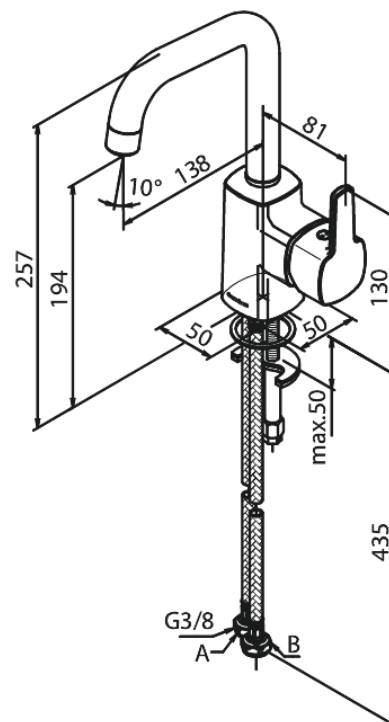

Pine

Basin Mixer

Article no.: 176300000
Finish: Chrome
Series: Pine

EAN no.: 5708516823087

Standard features:

1 handle
120° swivel limitation
Ceramic cartridge
6l/min aerator

Product features

FM Mattsson Denmark ApS
Hvidkærvej 48, 5250 Odense SV, DK-56416218