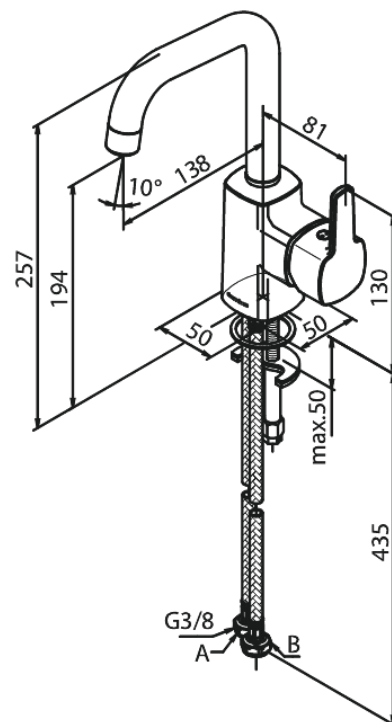

Pine

Basin Mixer

Article no.: 176300000
Finish: Chrome
Series: Pine

EAN no.: 5708516823087

Standard features:

1 handle
120° swivel limitation
Ceramic cartridge
6l/min aerator

Product features

FM Mattsson Denmark ApS
Hvidkærvej 48, 5250 Odense SV, DK-56416218