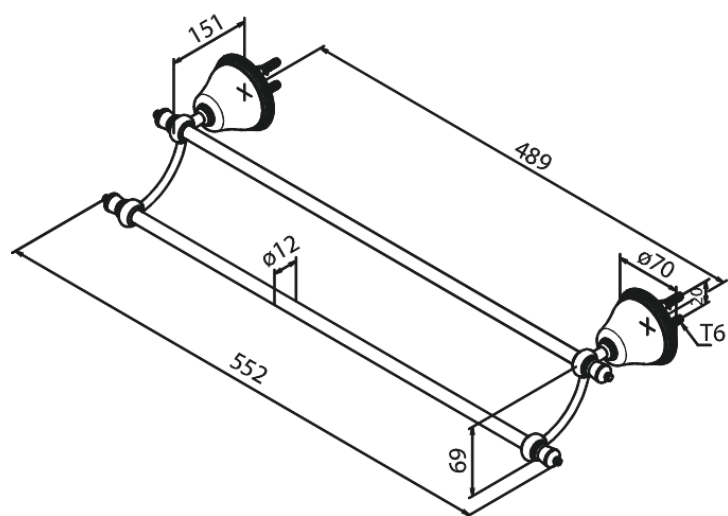

Tradition

Twin Towel Rail

Article no.: 373137700
Finish: Polished Brass PVD
Series: Tradition

EAN no.: 5708516362814

FM Mattsson Denmark ApS
Hvidkærvej 48, 5250 Odense SV, DK-56416218

+45 88 33 00 34 danmark@fmmattssongroup.com