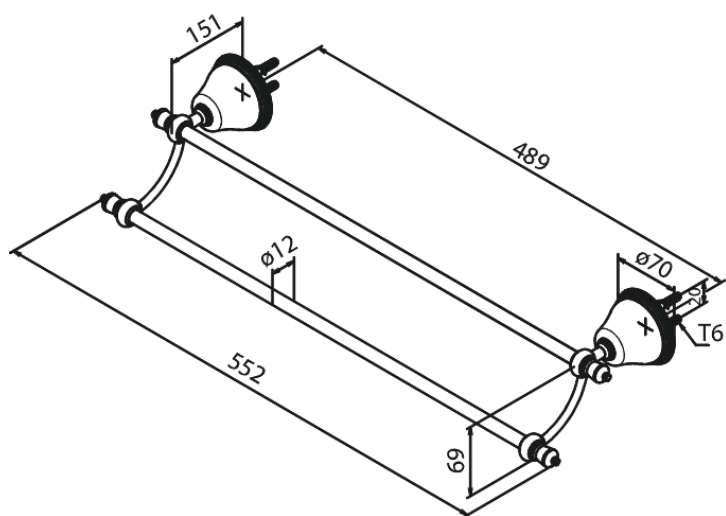

Tradition

Twin Towel Rail

Article no.: 373137700
Finish: Polished Brass PVD
Series: Tradition

EAN no.: 5708516362814

FM Mattsson Denmark ApS
Hvidkærvej 48, 5250 Odense SV, DK-56416218

+45 88 33 00 34 damixa-international@fmmattssongroup.com