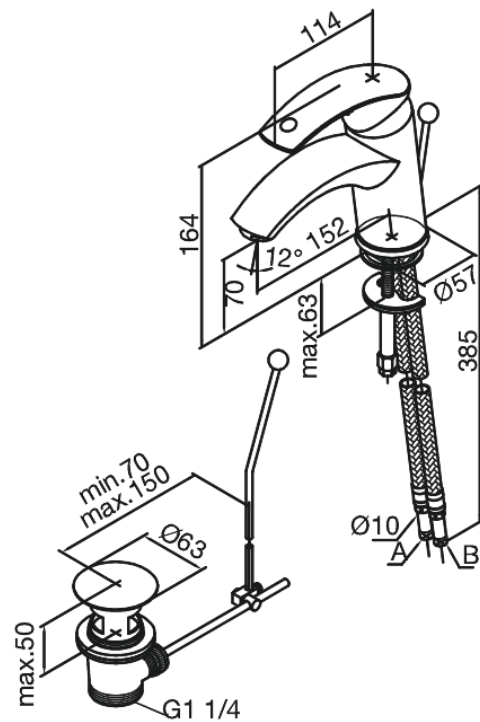

Gala

Basin Mixer

Article no.: 708210000
Finish: Chrome
Series: Gala

EAN no.: 5708516577416

Standard features:

1 handle
Ball unit regulation
Pop up waste

Product features

FM Mattsson Denmark ApS
Hvidkærvej 48, 5250 Odense SV, DK-56416218