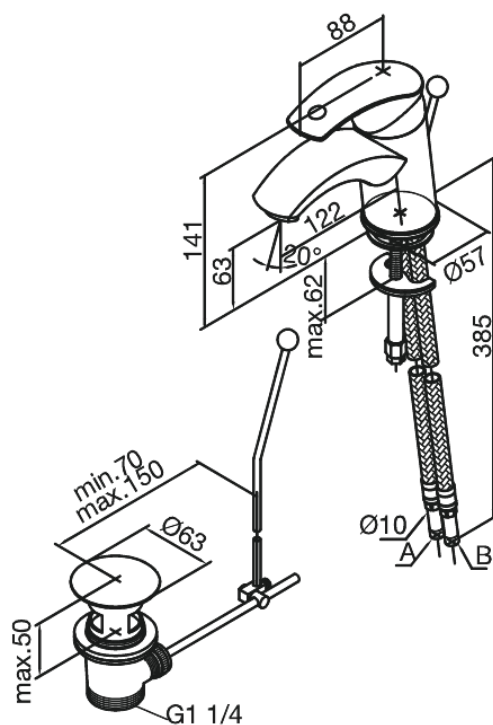

Gala

Basin Mixer

Article no.: 707210000
Finish: Chrome
Series: Gala

EAN no.: 5708516577874

Standard features:

1 handle
Ball unit regulation
Pop up waste

Product features

FM Mattsson Denmark ApS
Hvidkærvej 48, 5250 Odense SV, DK-56416218