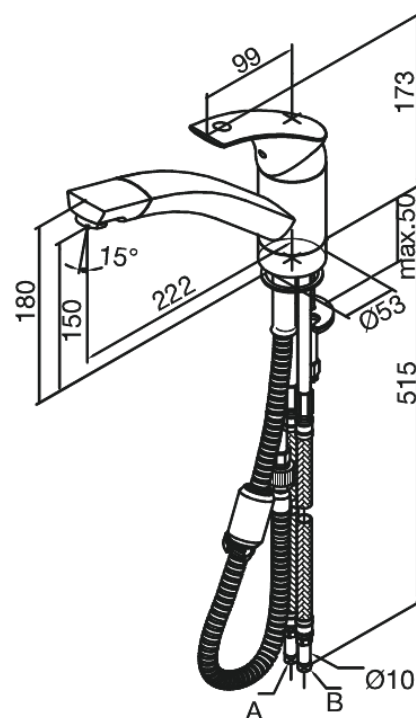

Product features

FM Mattsson Denmark ApS
Hvidkærvej 48, 5250 Odense SV, DK-56416218

+45 88 33 00 34 danmark@fmmattssongroup.com

Mere information på damixa.com

damixa