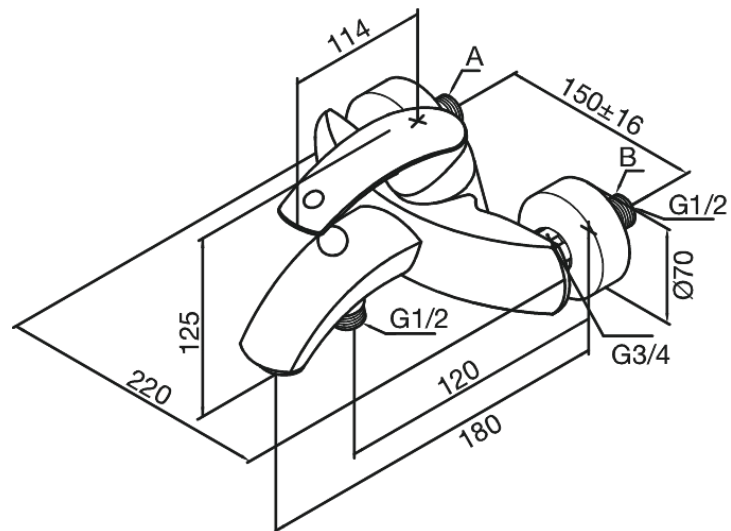

Product features

FM Mattsson Denmark ApS
Hvidkærvej 48, 5250 Odense SV, DK-56416218

+45 88 33 00 34 danmark@fmmattssongroup.com

Mere information på damixa.com

damixa