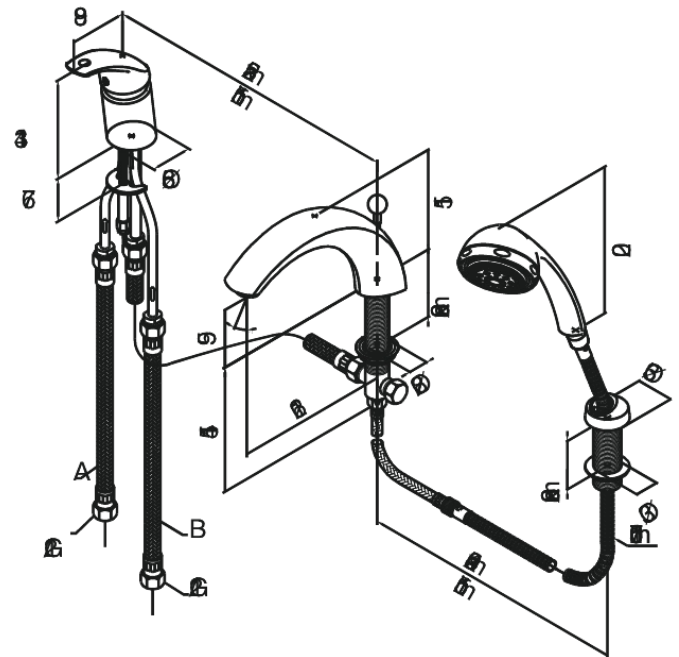

Gala

3-Hole Bath Shower Mixer

Article no.: 700130000
Finish: Chrome
Series: Gala

EAN no.: 5708516557111

Standard features:

Ceramic cartridge
With diverter

Product features

FM Mattsson Denmark ApS
Hvidkærvej 48, 5250 Odense SV, DK-56416218