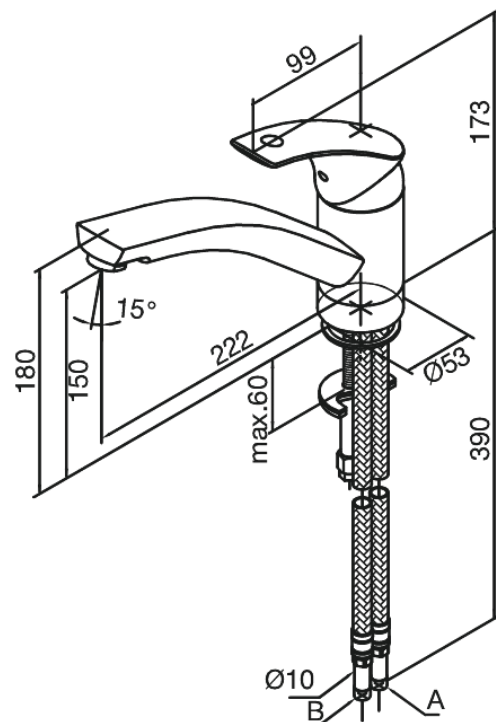

Product features

FM Mattsson Denmark ApS
Hvidkærvej 48, 5250 Odense SV, DK-56416218

+45 88 33 00 34 danmark@fmmattssongroup.com

Mere information på damixa.com

damixa