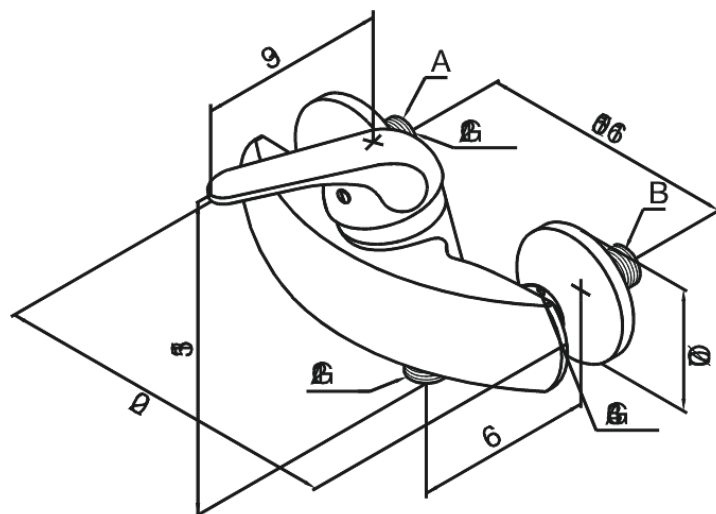

Product features

FM Mattsson Denmark ApS
Hvidkærvej 48, 5250 Odense SV, DK-56416218

+45 88 33 00 34 danmark@fmmattssongroup.com

Mere information på damixa.com

damixa