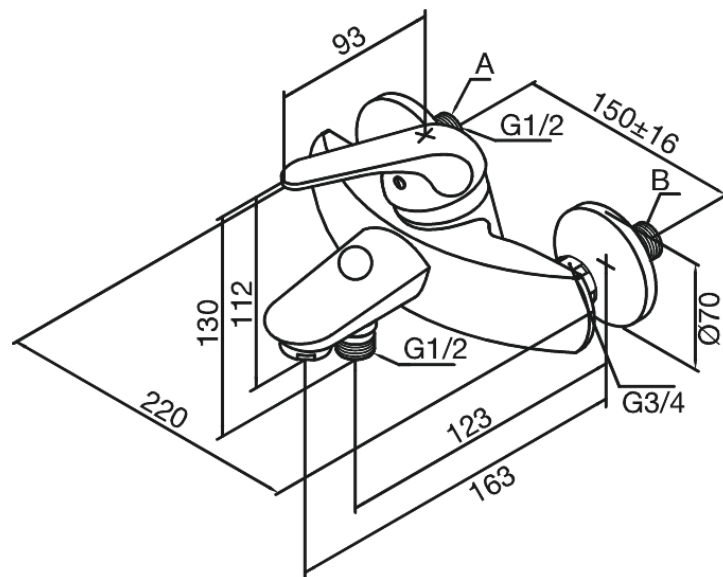

Product features

FM Mattsson Denmark ApS
Hvidkærvej 48, 5250 Odense SV, DK-56416218

+45 88 33 00 34 danmark@fmmattssongroup.com

Mere information på damixa.com

damixa