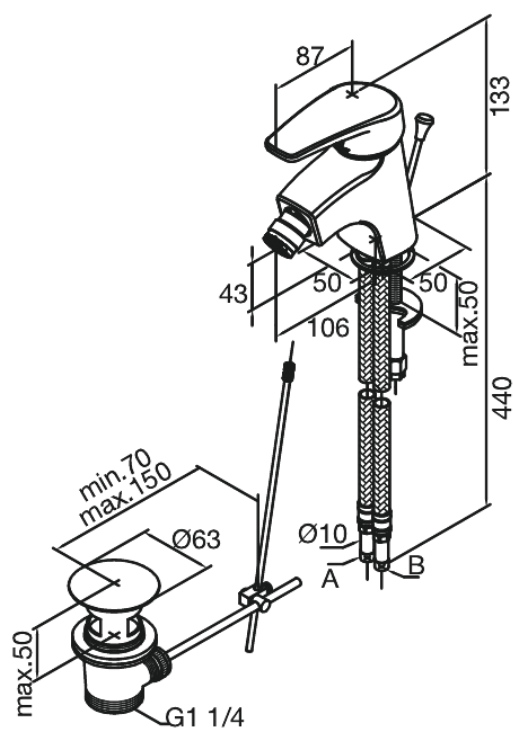

Elara

Bidet

Article no.: 528310000
Finish: Chrome
Series: Elara

EAN no.: 5708516714217

Standard features:

1 handle
Ceramic cartridge
Pop up waste

FM Mattsson Denmark ApS
Hvidkærvej 48, 5250 Odense SV, DK-56416218