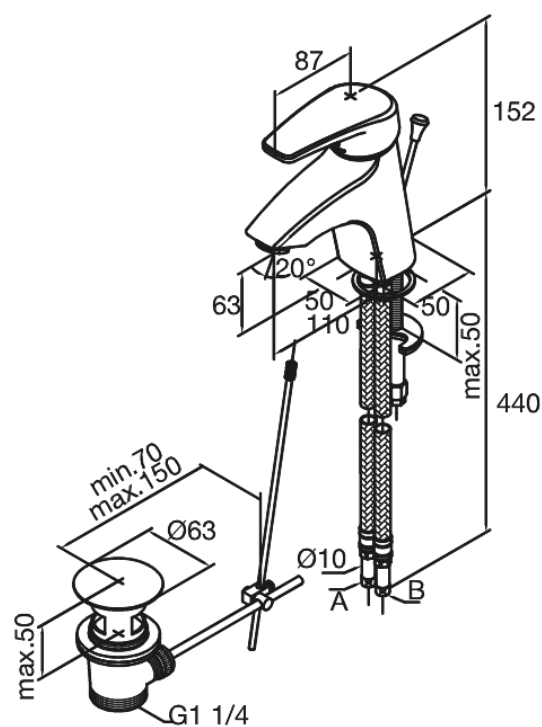

Elara

Basin Mixer

Article no.: 528210000
Finish: Chrome
Series: Elara

EAN no.: 5708516714200

Standard features:

1 handle
Ceramic cartridge
Pop up waste

FM Mattsson Denmark ApS
Hvidkærvej 48, 5250 Odense SV, DK-56416218