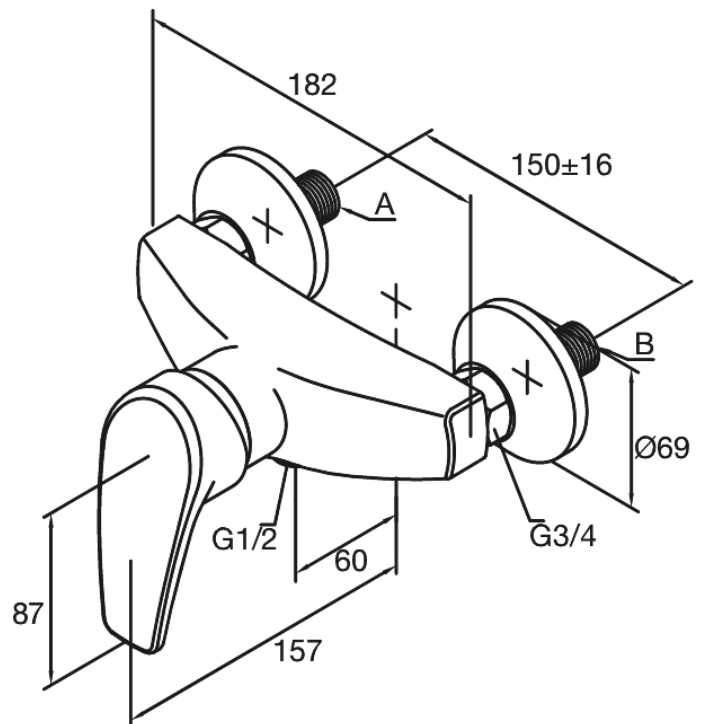

Elara

Shower Mixer

Article no.: 522000000
Finish: Chrome
Series: Elara

EAN no.: 5708516714194

Standard features:

Ceramic cartridge
Standard 150mm centres
With 3/4" wall plates & eccentric unions
1/2" connection for hand shower hose