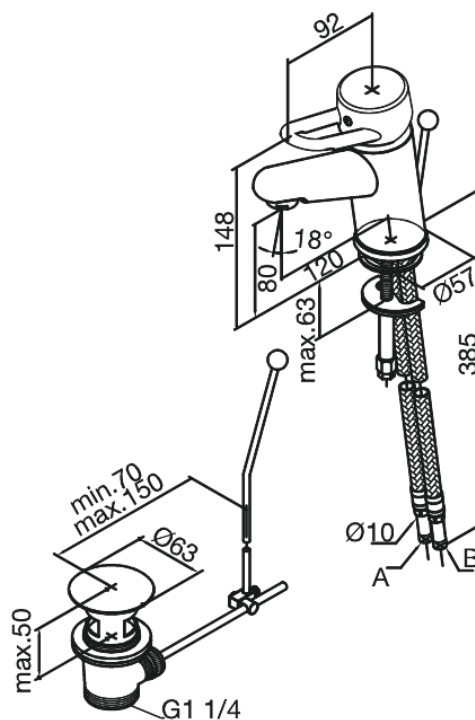

Apollo Classic

Basin Mixer

Article no.: 508210000
Finish: Chrome
Series: Apollo Classic

EAN no.: 5708516595991

Standard features:

1 handle
Ball unit regulation
Pop up waste

Product features

FM Mattsson Denmark ApS
Hvidkærvej 48, 5250 Odense SV, DK-56416218