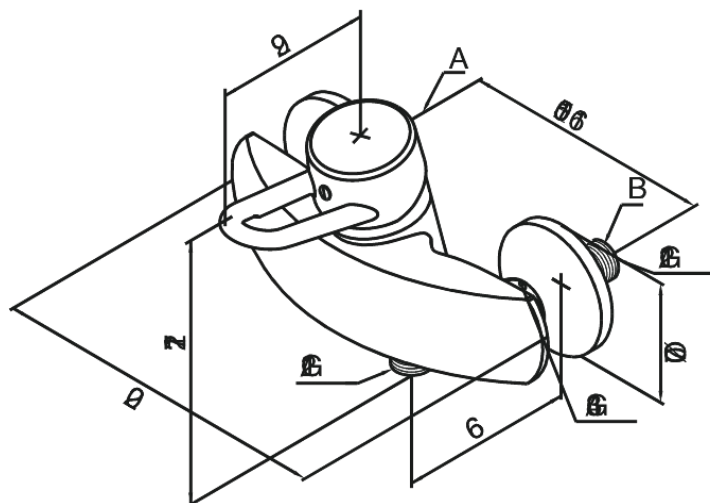

Apollo Classic

Shower Mixer

Article no.: 502000000
Finish:
Series: Apollo Classic

EAN no.:

Standard features:

Standard 150mm centres
With 3/4" wall plates & eccentric unions
Ball unit regulation

Product features