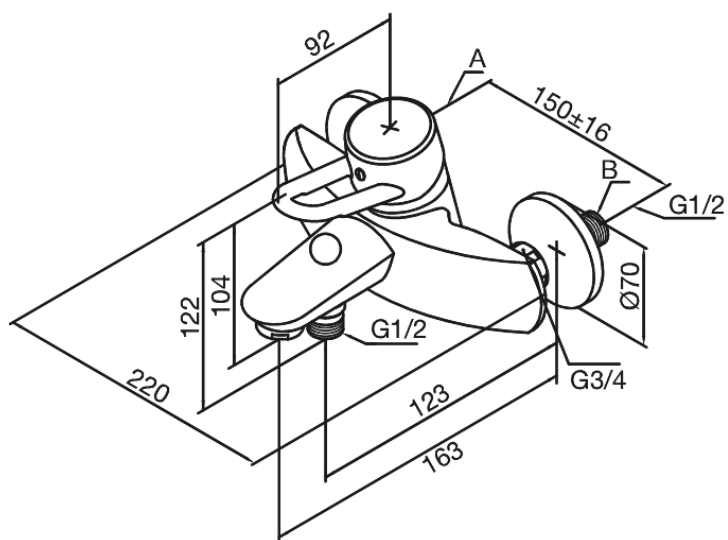

Product features

FM Mattsson Denmark ApS
Hvidkærvej 48, 5250 Odense SV, DK-56416218

+45 88 33 00 34 danmark@fmmattssongroup.com

Mere information på damixa.com

damixa