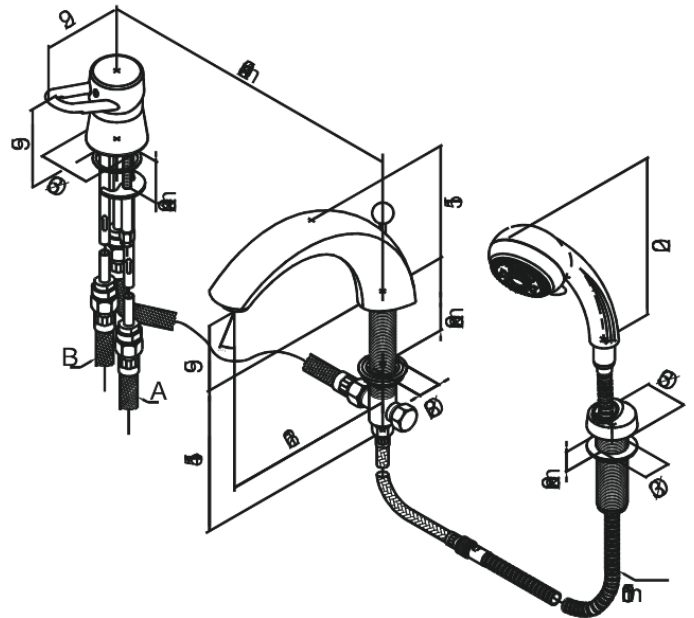

Apollo Classic

3-Hole Bath Shower Mixer

Article no.: 500130000
Finish:
Series: Apollo Classic

EAN no.:

Standard features:

Automatic diverter

FM Mattsson Denmark ApS
Hvidkærvej 48, 5250 Odense SV, DK-56416218