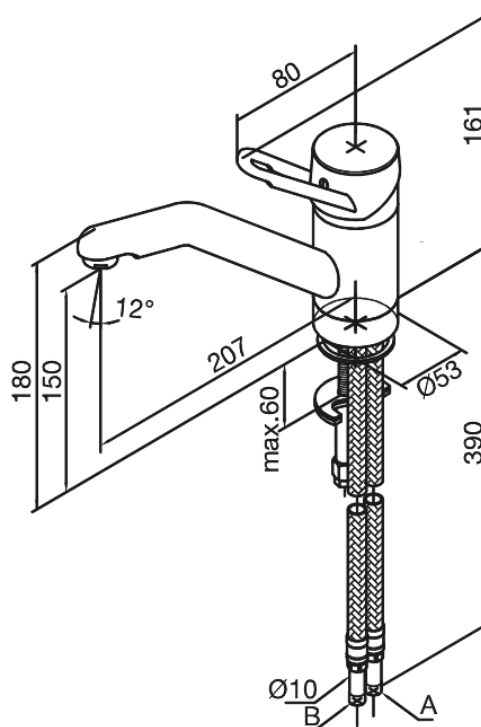

Apollo Classic

Kitchen Mixer

Article no.: 500000000
Finish: Chrome
Series: Apollo Classic

EAN no.: 5708516596837

Standard features:

1 handle
120° swivel limitation
Ball unit regulation

Product features

FM Mattsson Denmark ApS
Hvidkærvej 48, 5250 Odense SV, DK-56416218