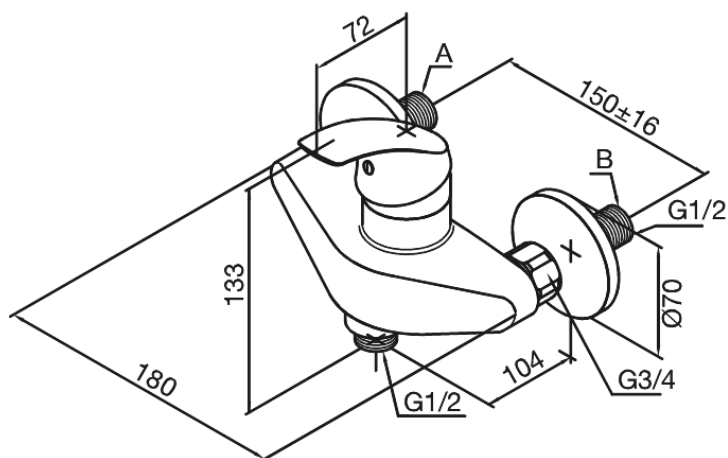

Product features

FM Mattsson Denmark ApS
Hvidkærvej 48, 5250 Odense SV, DK-56416218

+45 88 33 00 34 danmark@fmmattssongroup.com

Mere information på damixa.com

damixa