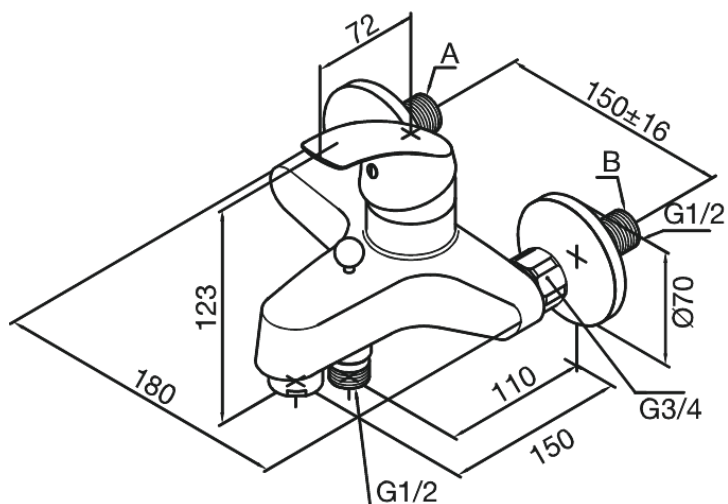

Product features

FM Mattsson Denmark ApS
Hvidkærvej 48, 5250 Odense SV, DK-56416218

+45 88 33 00 34 danmark@fmmattssongroup.com

Mere information på damixa.com

damixa