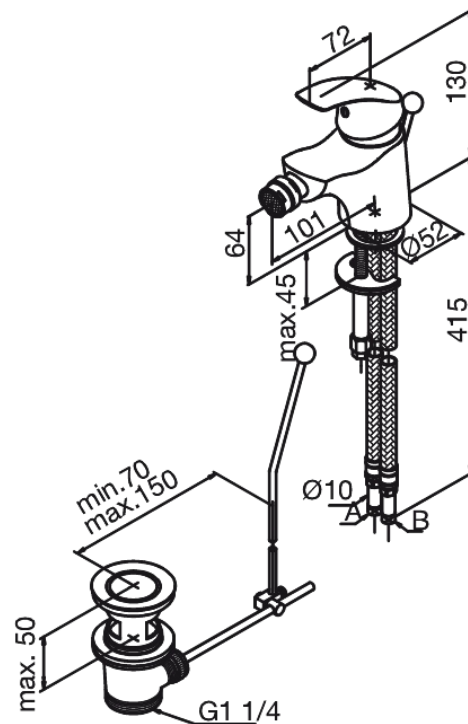

Eclipse

Bidet Mixer

Article no.: 468210000
Finish: Chrome
Series: Eclipse

EAN no.: 5708516593249

Standard features:

1 handle
Ball unit regulation
Pop up waste

Product features

FM Mattsson Denmark ApS
Hvidkærvej 48, 5250 Odense SV, DK-56416218