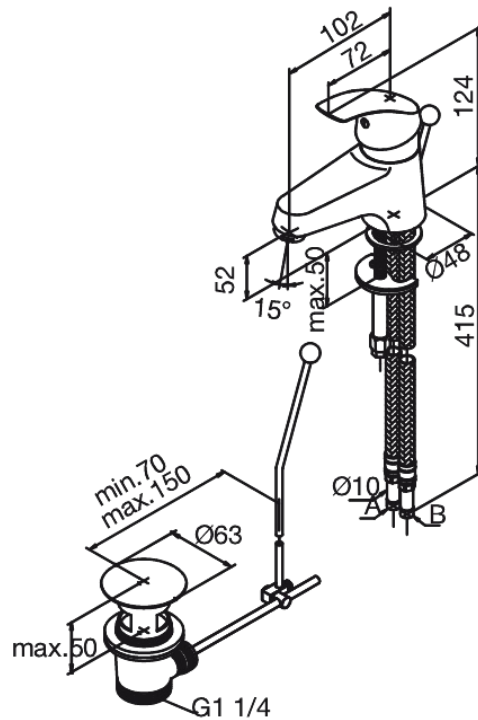

Product features

FM Mattsson Denmark ApS
Hvidkærvej 48, 5250 Odense SV, DK-56416218

+45 88 33 00 34 danmark@fmmattssongroup.com

Mere information på damixa.com

damixa