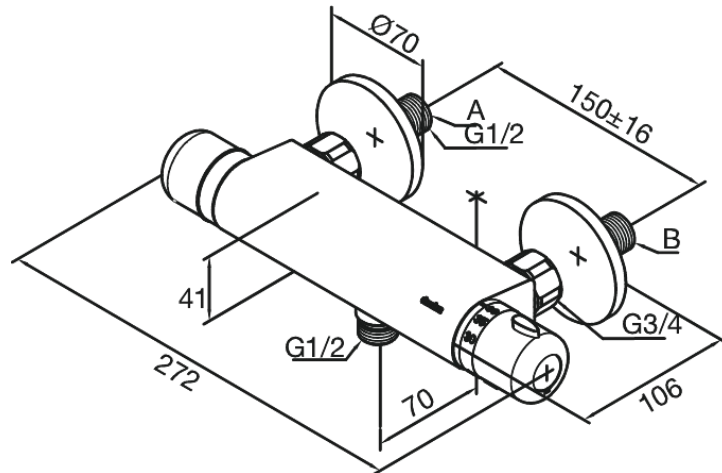

FM Mattsson Denmark ApS
Hvidkærvej 48, 5250 Odense SV, DK-56416218

+45 88 33 00 34 damixa-international@fmmattsongroup.com

Mere information på damixa.com

damixa