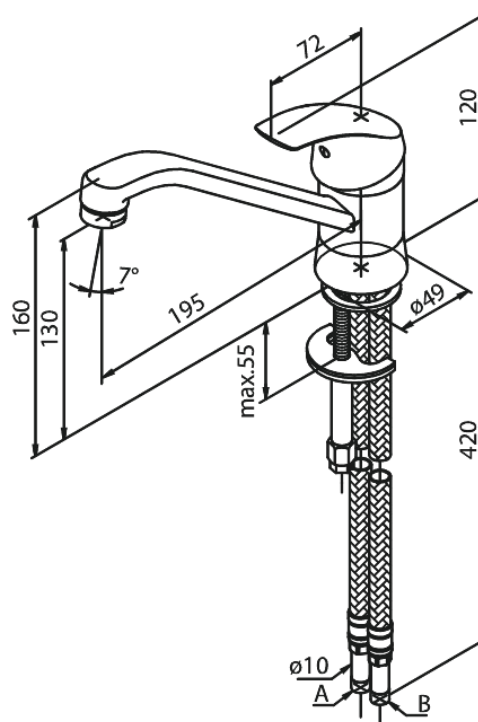

Eclipse

Kitchen Mixer

Article no.: 400000000
Finish: Chrome
Series: Eclipse

EAN no.: 5708516594031

Standard features:

1 handle
Ball unit regulation

Product features

FM Mattsson Denmark ApS
Hvidkærvej 48, 5250 Odense SV, DK-56416218