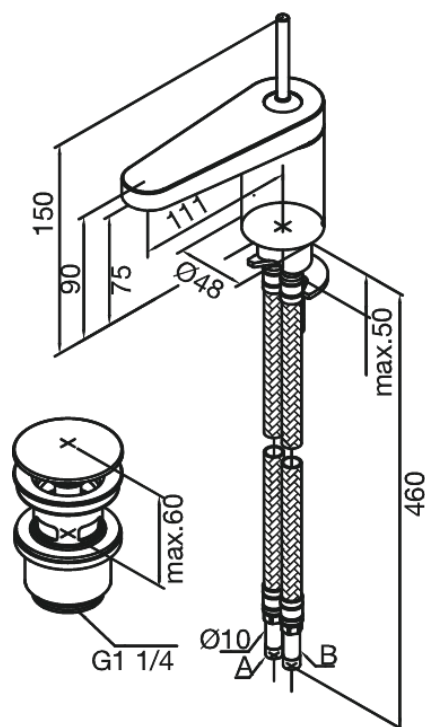

Profile

Basin Mixer

Article no.: 388470000
Finish: Chrome
Series: Profile

EAN no.: 5708516683025

Standard features:

1 handle
Ceramic cartridge
Pop up waste with click function

Product features

FM Mattsson Denmark ApS
Hvidkærvej 48, 5250 Odense SV, DK-56416218