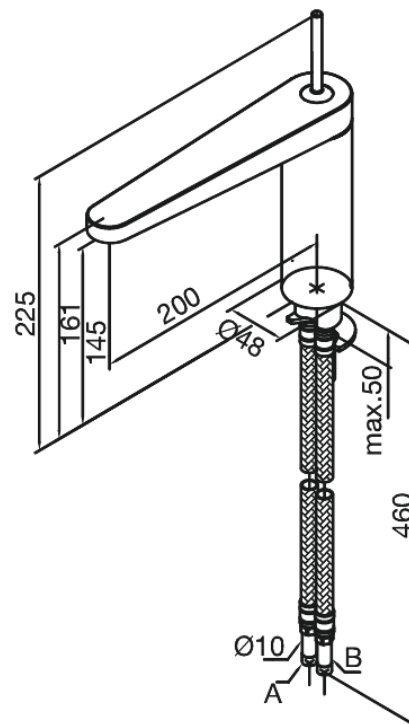

Profile

Kitchen Mixer

Article no.: 380470000
Finish: Chrome
Series: Profile

EAN no.: 5708516682950

Standard features:

1 handle
120° swivel limitation
Ceramic cartridge

Product features

FM Mattsson Denmark ApS
Hvidkærvej 48, 5250 Odense SV, DK-56416218