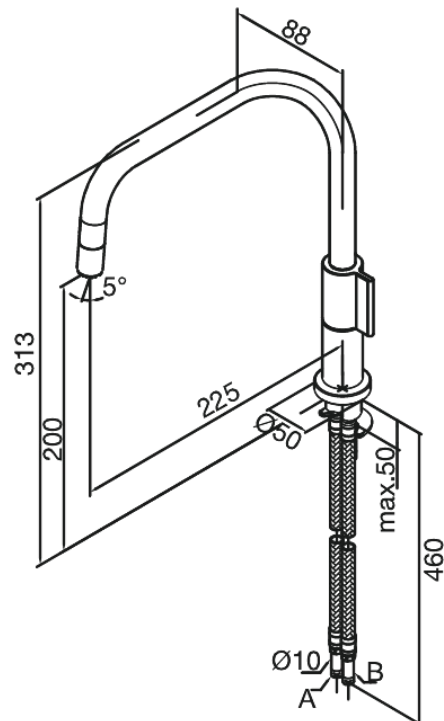

Product features

FM Mattsson Denmark ApS
Hvidkærvej 48, 5250 Odense SV, DK-56416218

+45 88 33 00 34 danmark@fmmattssongroup.com

Mere information på damixa.com

damixa