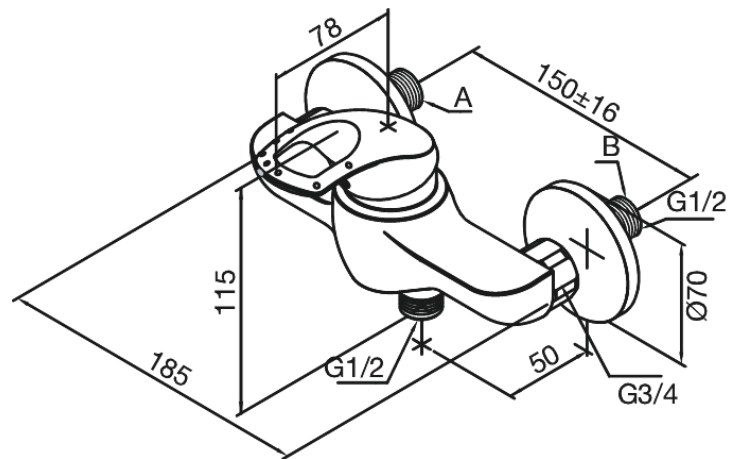

Product features

FM Mattsson Denmark ApS
Hvidkærvej 48, 5250 Odense SV, DK-56416218

+45 88 33 00 34 danmark@fmmattssongroup.com

Mere information på damixa.com

damixa