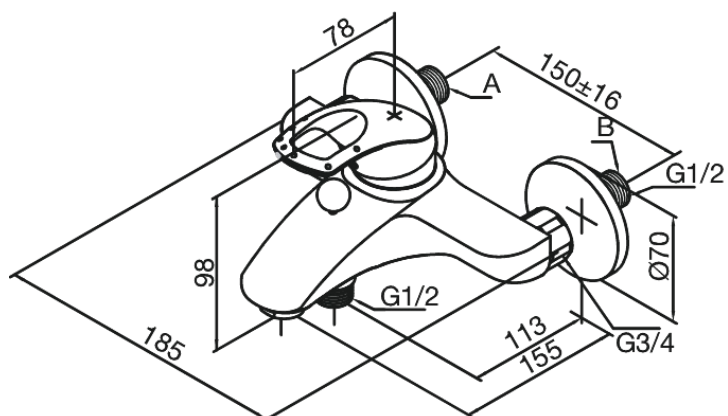

Product features

FM Mattsson Denmark ApS
Hvidkærvej 48, 5250 Odense SV, DK-56416218

+45 88 33 00 34 danmark@fmmattssongroup.com

Mere information på damixa.com

damixa