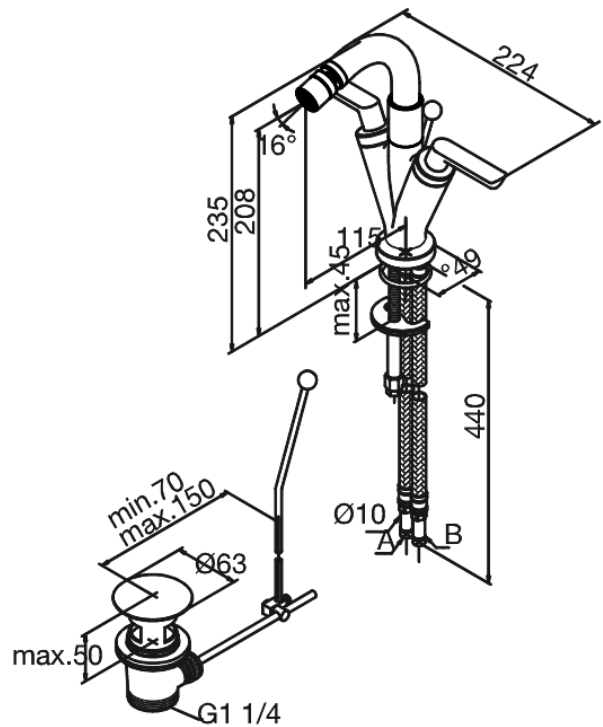

Venus

Bidet Mixer

Article no.: 168310000
Finish: Chrome
Series: Venus

EAN no.: 5708516603450

Standard features:

2 handle
Pop up waste
Ceramic head part

Product features

FM Mattsson Denmark ApS
Hvidkærvej 48, 5250 Odense SV, DK-56416218