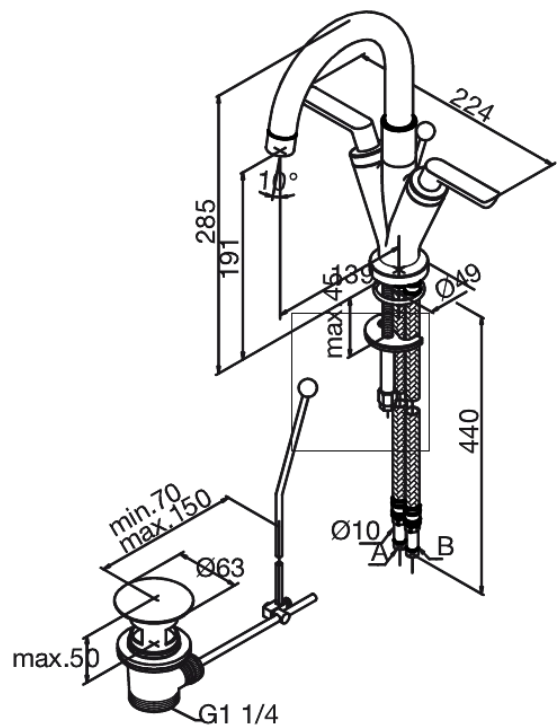

Product features

FM Mattsson Denmark ApS
Hvidkærvej 48, 5250 Odense SV, DK-56416218

+45 88 33 00 34 danmark@fmmattssongroup.com

Mere information på damixa.com

damixa