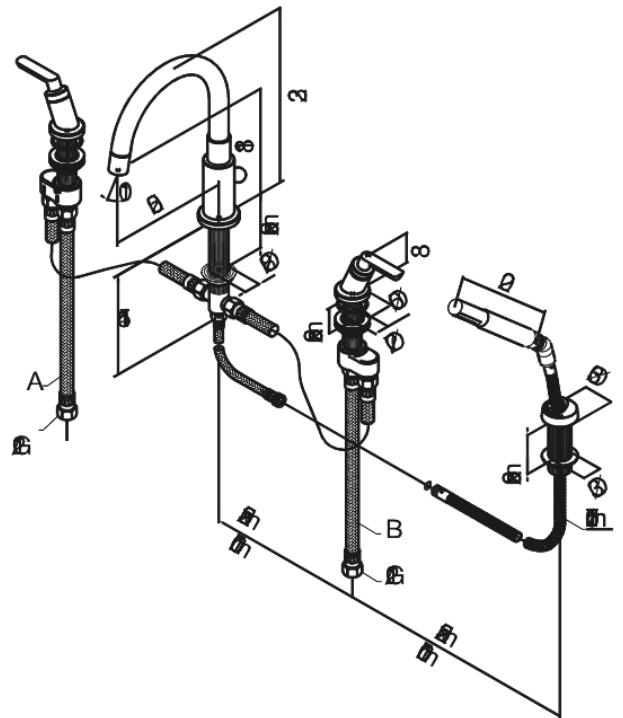

Venus

4-Hole Bath Shower Mixer

Article no.: 160130000
Finish: Chrome
Series: Venus

EAN no.: 5708516732167

Standard features:

With diverter
Ceramic head part

Product features

FM Mattsson Denmark ApS
Hvidkærvej 48, 5250 Odense SV, DK-56416218