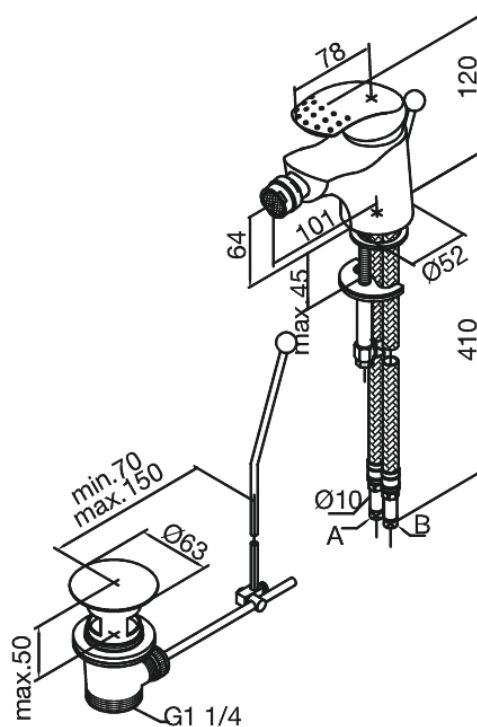

Jupiter

Bidet Mixer

Article no.: 158310000
Finish: Chrome
Series: Jupiter

EAN no.: 5708516578055

Standard features:

1 handle
Ball unit regulation
Pop up waste

Product features

FM Mattsson Denmark ApS
Hvidkærvej 48, 5250 Odense SV, DK-56416218