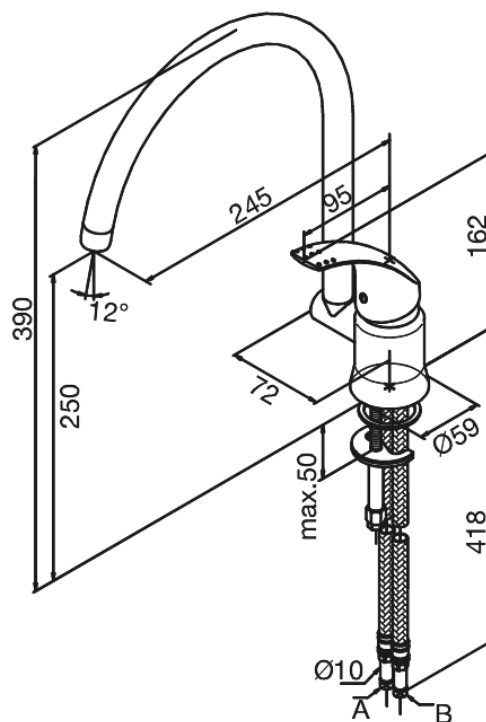

Product features

FM Mattsson Denmark ApS
Hvidkærvej 48, 5250 Odense SV, DK-56416218

+45 88 33 00 34 damixa-international@fmmattssongroup.com

Mere information på damixa.com

damixa