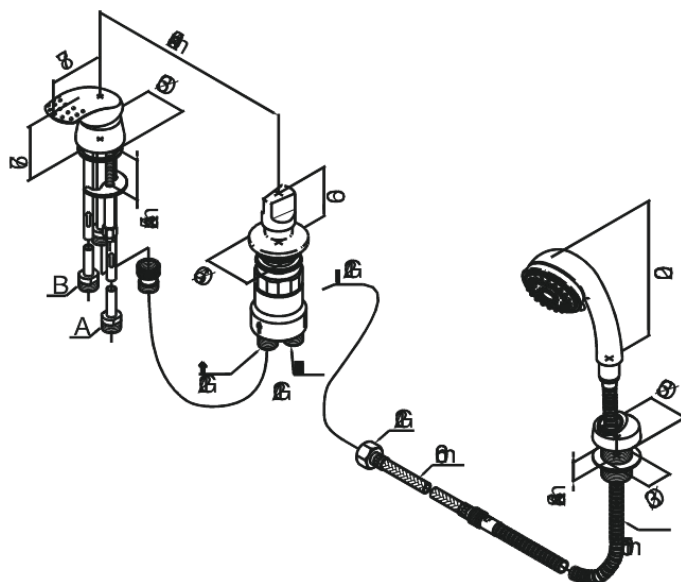

Product features

FM Mattsson Denmark ApS
Hvidkærvej 48, 5250 Odense SV, DK-56416218

+45 88 33 00 34 danmark@fmmattssongroup.com

Mere information på damixa.com

damixa