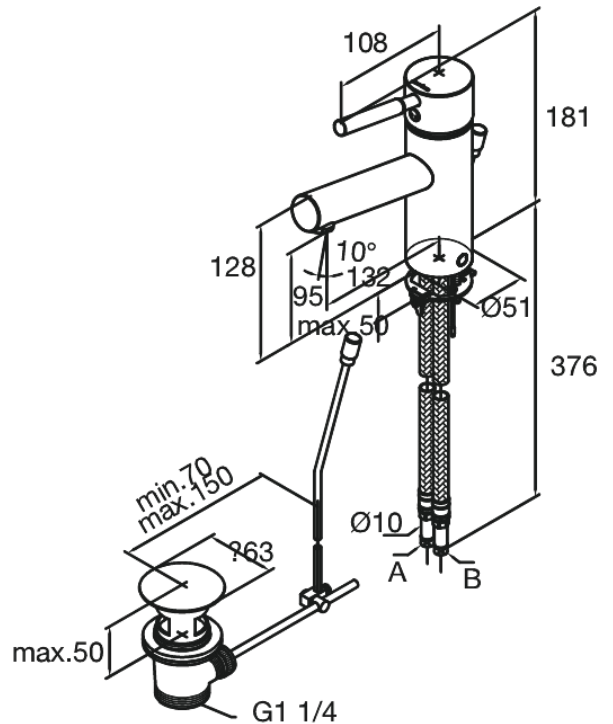

Merkur (old)

Basin Mixer with pop up waste

Article no.: 148210000
Finish: Chrome
Series: Merkur (old)

EAN no.: 5708516491903

Standard features:

1 handle
Hydro-ceramic cartridge
Pop up waste

Product features