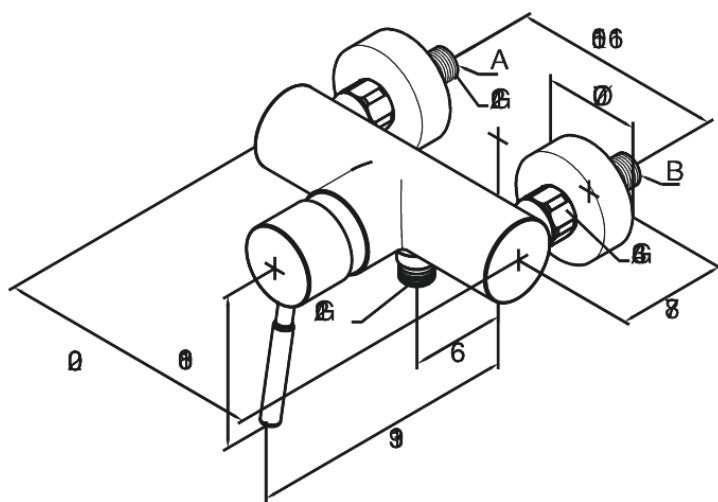

Product features

FM Mattsson Denmark ApS
Hvidkærvej 48, 5250 Odense SV, DK-56416218

+45 88 33 00 34 danmark@fmmattssongroup.com

Mere information på damixa.com

damixa